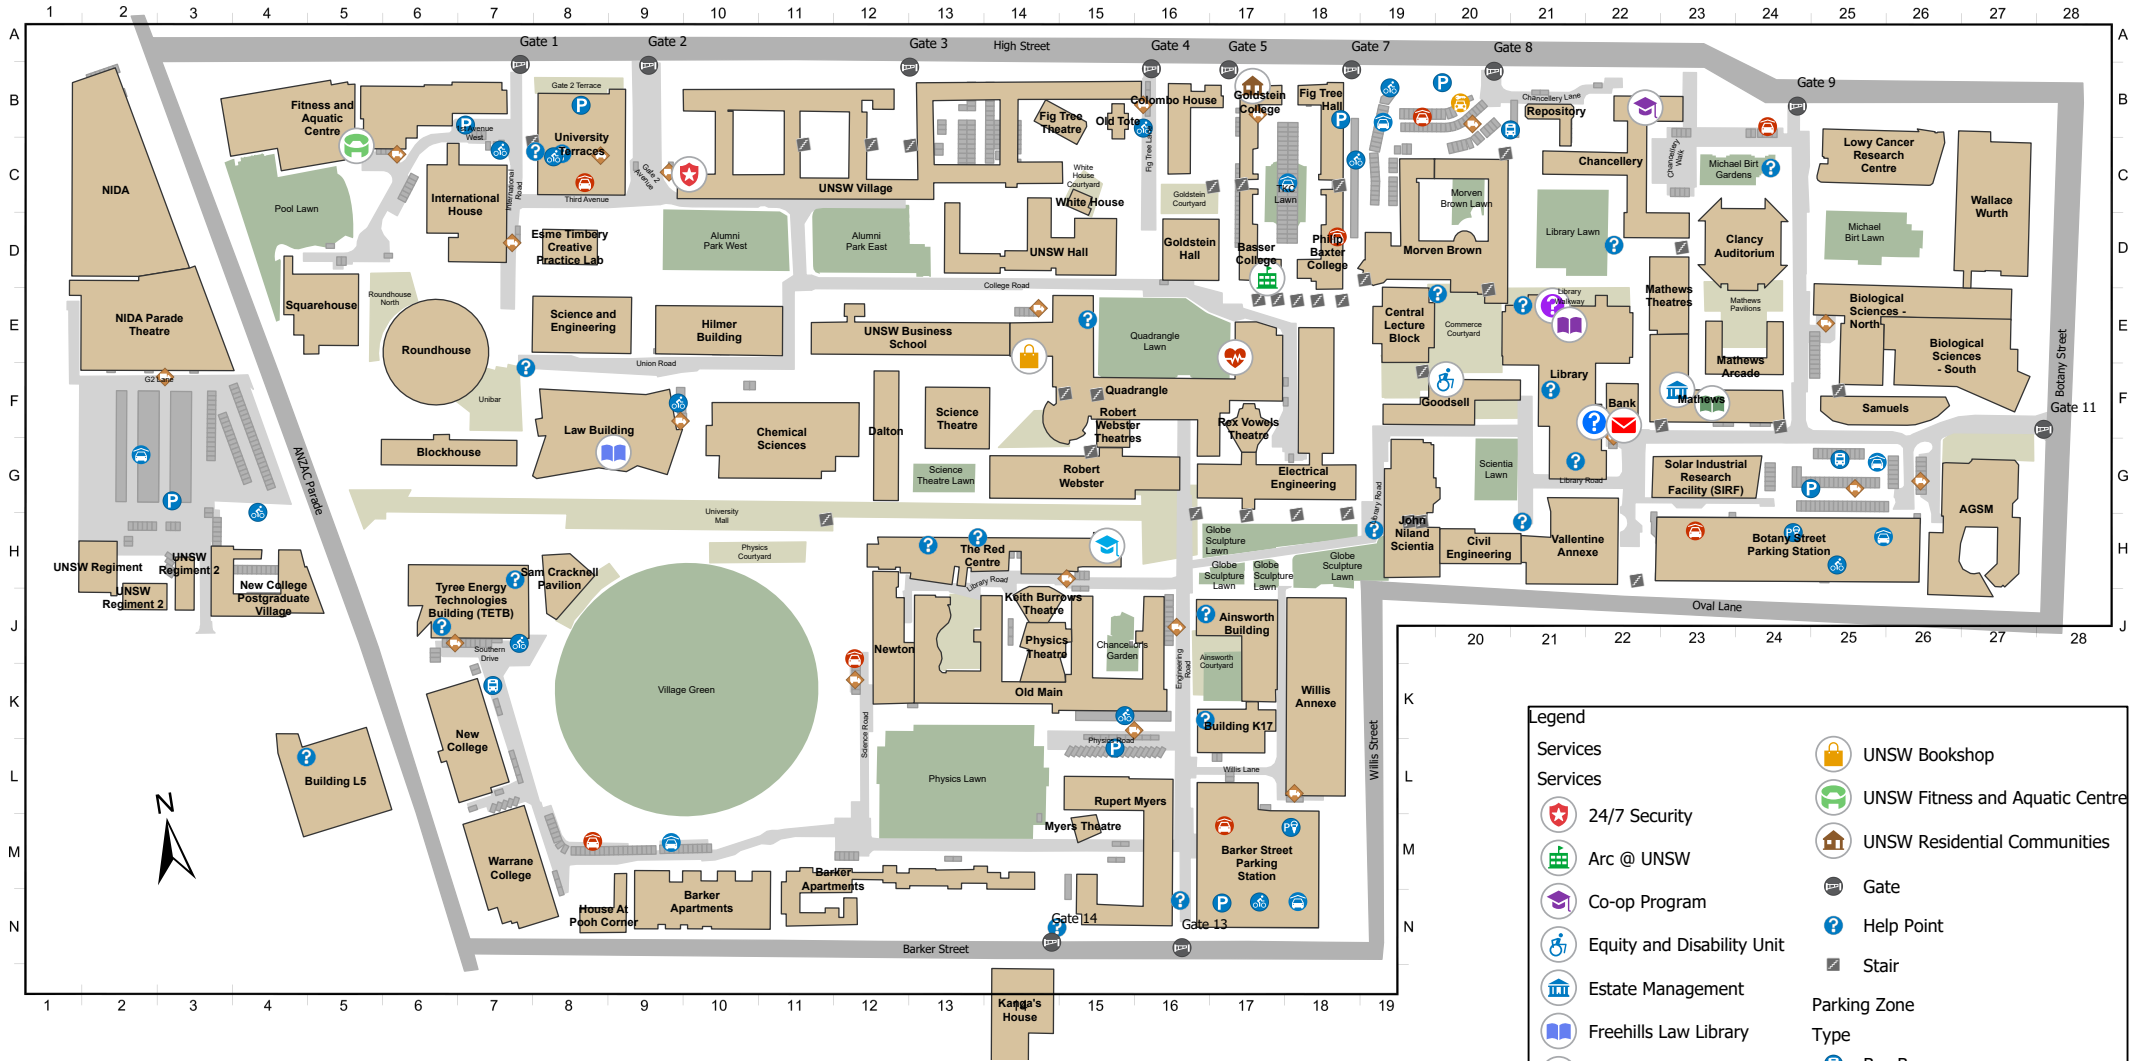

# Kensington Campus Map

Building Name	Building Code	Building Name	Building Code	Building Name	Building Code	Building Name	Building Code	Building Name	Building Code	Building Name	Building Code
AGSM	G27	Central Lecture Block	E19	Goldstein Hall	D16	Mathews Theatres	D23	Repository	B21	Tyree Energy Technologies Building (TETB)	H6
Ainsworth Building	J17	Chancellery	C22	Goodsell	F20	Morven Brown	C20	Rex Vowels Theatre	F17	University Terraces	B8
Bank	F22	Chemical Sciences	F10	Hilmer Building	E10	Myers Theatre	M15A	Robert Webster	G14	UNSW Business School	E12
Barker Apartments	N13	Civil Engineering	H20	House At Pooh Corner	N8	New College	L6	Robert Webster Theatres	G15	UNSW Hall	D14
Barker Street Parking Station	N18	Clancy Auditorium	C24	International House	C6	Postgraduate Village	H3	Roundhouse	E6	UNSW Regiment	H1
Basser College	D17	Colombo House	B16	John Niland Scientia	G19	Newton	J12	Rupert Myers	M15	UNSW Regiment 2	J2
Biological Sciences - North	D26	Dalton	F12	Kanga's House	O14	NIDA	D2	Sam Cracknell Pavilion	H8	UNSW Regiment 2	J2
Biological Sciences - South	E26	Electrical Engineering	G17	Keith Burrows Theatre	J14	NIDA Parade Theatre	E2	Samuels	F25	UNSW Village	B10
Blockhouse	G6	Esme Timbery Creative Practice Lab	D8	Law Building	F8	Old Main	K15	Science and Engineering	E8	Valentine Annexe	H22
Botany Street Parking Station	H25	Fig Tree Hall	B18	Low Cancer Research Centre	C25	Old Tote	B15	Science Theatre	F13	Wallace Wurth	C27
Building K17	K17	Fig Tree Theatre	B14D	Mathews	F23A	Philip Baxter College	D18	Solar Industrial Research Facility (SIRF)	G23	Warrane College	M7
Building L5	L5	Fitness and Aquatic Centre	B5	Mathews Arcade	E24A	Physics Theatre	K14	Squarehouse	E4	White House	C15
		Goldstein College	B17			Quadrangle	E15	Willis Annexe	J18		
						The Red Centre	H13				

**Parking Zone**

- Bus Bay
- Accessible
- Go Get
- Loading Zone
- Meter/Permit
- Meters
- Motorbike
- Permit
- Reserve